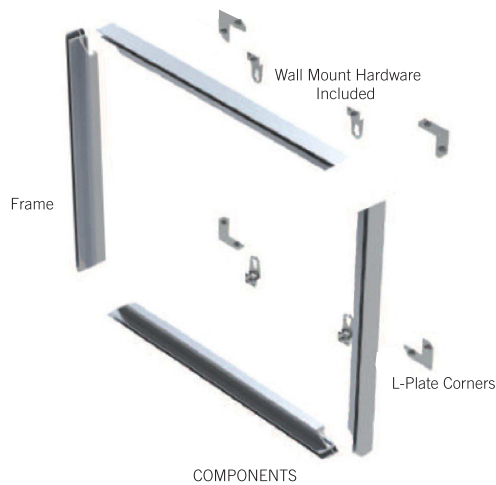

## WALL ART SLIM FRAME

### OVERVIEW

Our lowest-profile frame delivers the sleekest look for wall art. Ideal for small to medium applications.

### COMPONENTS AND ASSEMBLY

EASY ASSEMBLY WITH L-PLATE CORNERS

SEG GRAPHICS INSERT INTO THE FRAME'S GROOVE.