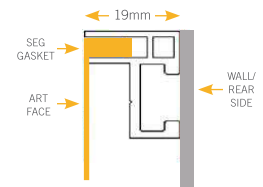

## WALL ART SLIM FRAME

### OVERVIEW

Our lowest-profile frame delivers the sleekest look for wall art. Ideal for small to medium applications.

### COMPONENTS AND ASSEMBLY

EASY ASSEMBLY WITH L-PLATE CORNERS

SEG GRAPHICS INSERT INTO THE FRAME'S GROOVE.