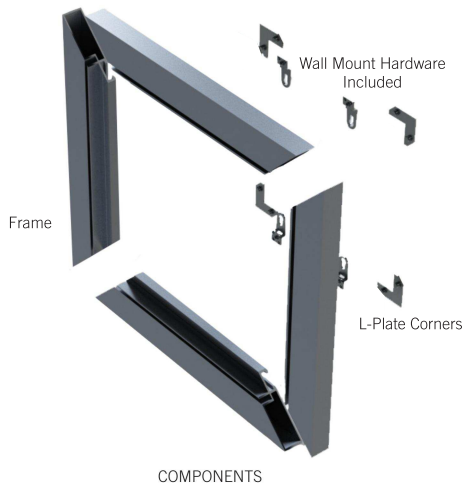

WALL ART PICTURE FRAME

OVERVIEW

For wall art, this frame's decorative bezel provides a traditional picture frame look with a border that surrounds the graphic.

COMPONENTS AND ASSEMBLY

EASY ASSEMBLY WITH L-PLATE CORNERS

SEG GRAPHICS INSERT INTO THE FRAME'S FRONT GROOVE

APPLICATION HARDWARE

WALL MOUNT HARDWARE INCLUDED