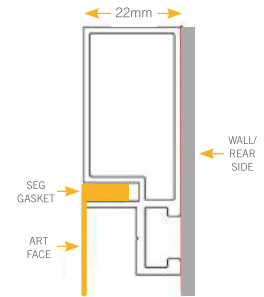

WALL ART PICTURE FRAME

OVERVIEW

For wall art, this frame's decorative bezel provides a traditional picture frame look with a border that surrounds the graphic.

COMPONENTS AND ASSEMBLY

EASY ASSEMBLY WITH L-PLATE CORNERS

SEG GRAPHICS INSERT INTO THE FRAME'S FRONT GROOVE

APPLICATION HARDWARE

WALL MOUNT HARDWARE INCLUDED